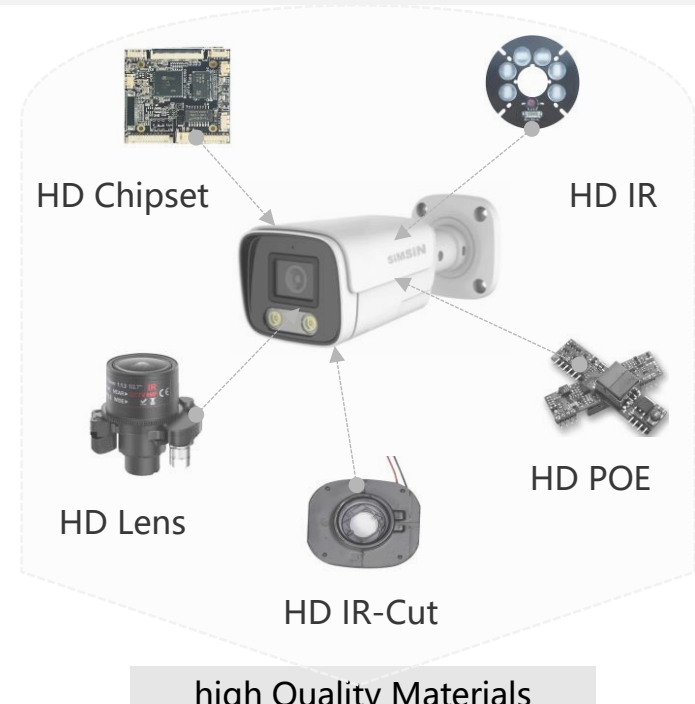

Park

CCTV IP Camera Solution

17 Years CCTV manufacture experience

17 Years CCTV project experience

CCTV IP Camera Information

No	Product Name	Model No	Specification
1	Wired -2 million indoor hemispheres	SS-DM01-151R4LENS1L2MGK725V2GC2 53	2 million pixel indoor hemisphere network camera, support 4mm lens, night vision distance of 15 meters
2	Wired -2 million indoor hemispheres	SS-DM02-351R6LENS1L2MGK725V2GC2 53	2 million pixel indoor hemisphere network camera, support 6mm lens, night vision distance of 35 meters
3	Wired -2 million indoor hemispheres	SS-DM03-151R4LENS1L2MGK725V2GC2 53	2 million pixel indoor hemisphere network camera, support 4mm lens, night vision distance of 15 meters
4	Wired -2 million indoor hemispheres	SS-DM04-351R6LENS1L2MGK725V2GC2 53	2 million pixel indoor hemisphere network camera, support 6mm lens, night vision distance of 35 meters
5	Wired -2 million indoor hemispheres	SS-DM05-151R4LENS1L2MGK725V2GC2 53	2 million pixel indoor hemisphere network camera, support 4mm lens, night vision distance of 15 meters
6	Wired -2 million indoor hemispheres	SS-DM06-351R6LENS1L2MGK725V2GC2 53	2 million pixel indoor hemisphere network camera, support 6mm lens, night vision distance of 35 meters
7	Wired -2 million indoor hemispheres	SS-DM07-351R6LENS1L2MGK725V2GC2 53	2 million pixel indoor hemisphere network camera, support 6mm lens, night vision distance of 35 meters
8	Wired -2 million indoor hemispheres	SS-DM-2M2713LEN40IR	2 million pixel indoor hemisphere network camera, support zoom 2.7 ~13.5 lens, night vision distance of 40 meters
9	Wired -2 million outdoor waterproof Box IP Camera	SS-BX01-351R6LENS1L2MGK725V2GC2 53	2 million pixel outdoor waterproof box ip camera, support 6mm lens, night vision distance 35 meters
10	Wired -2 million outdoor waterproof Box IP Camera	SS-BX02-151R4LENS1L2MGK725V2GC2 53	2 million pixel outdoor waterproof box ip camera, support 4mm lens, night vision distance 15 meters
11	Wired -2 million outdoor waterproof Box IP Camera	SS-BX03-251R4LENS1L2MGK725V2GC2 53	2 million pixel outdoor waterproof box ip camera, support 4mm lens, night vision distance 25meters
12	Wired -2 million outdoor waterproof Box IP Camera	SS-BX04-351R6LENS1L2MGK725V2GC2 53	2 million pixel outdoor waterproof box ip camera, support 6mm lens, night vision distance 35meters
13	Wired -2 million outdoor waterproof Box IP Camera	SS-BX05-651R8LENS1L2MGK725V2GC2 53	2 million pixel outdoor waterproof box ip camera, support 8mm lens, night vision distance 65meters
14	Wired -2 million outdoor waterproof Box IP Camera	SS-BX06-351R6LENS1L2MGK725V2GC2 53	2 million pixel outdoor waterproof box ip camera, support 6mm lens, night vision distance 35meters
15	Wired -2 million outdoor waterproof Box IP Camera	SS-BX07-351R6LENS1L2MGK725V2GC2 53	2 million pixel outdoor waterproof box ip camera, support 6mm lens, night vision distance 35meters
16	Wired -2 million outdoor waterproof Box IP Camera	SS-BX08-351R6LENS1L2MGK725V2GC2 53	2 million pixel outdoor waterproof box ip camera, support 6mm lens, night vision distance 35meters
17	Wired -2 million outdoor waterproof gun	SS-IPBL-2M2713LEN60IR	2 million pixel outdoor waterproof gun network camera, support zoom 2.7 ~13.5 lens, night vision distance 60 meters
18	20X IP Day/Night PTZ Camera	SS-IPPTZ-IR2MP20X16AC24IN6	2MP IP network high-speed camera, The maximum night vision range is 150 meters,20x HD optical zoom 16x digital zoom
19	20X IP PTZ Camera	SS-IPPTZ-2MP20X16AC24IN6	2MP IP network high-speed camera,20x HD optical zoom 16x digital zoom
20	Wired -4 POE video NVR	SS-NVR-4CH4PE1HD	Supports four 1080P camera inputs, four POE power supplies, ONVIF, a single 12TB hard disk, and HDMI output.